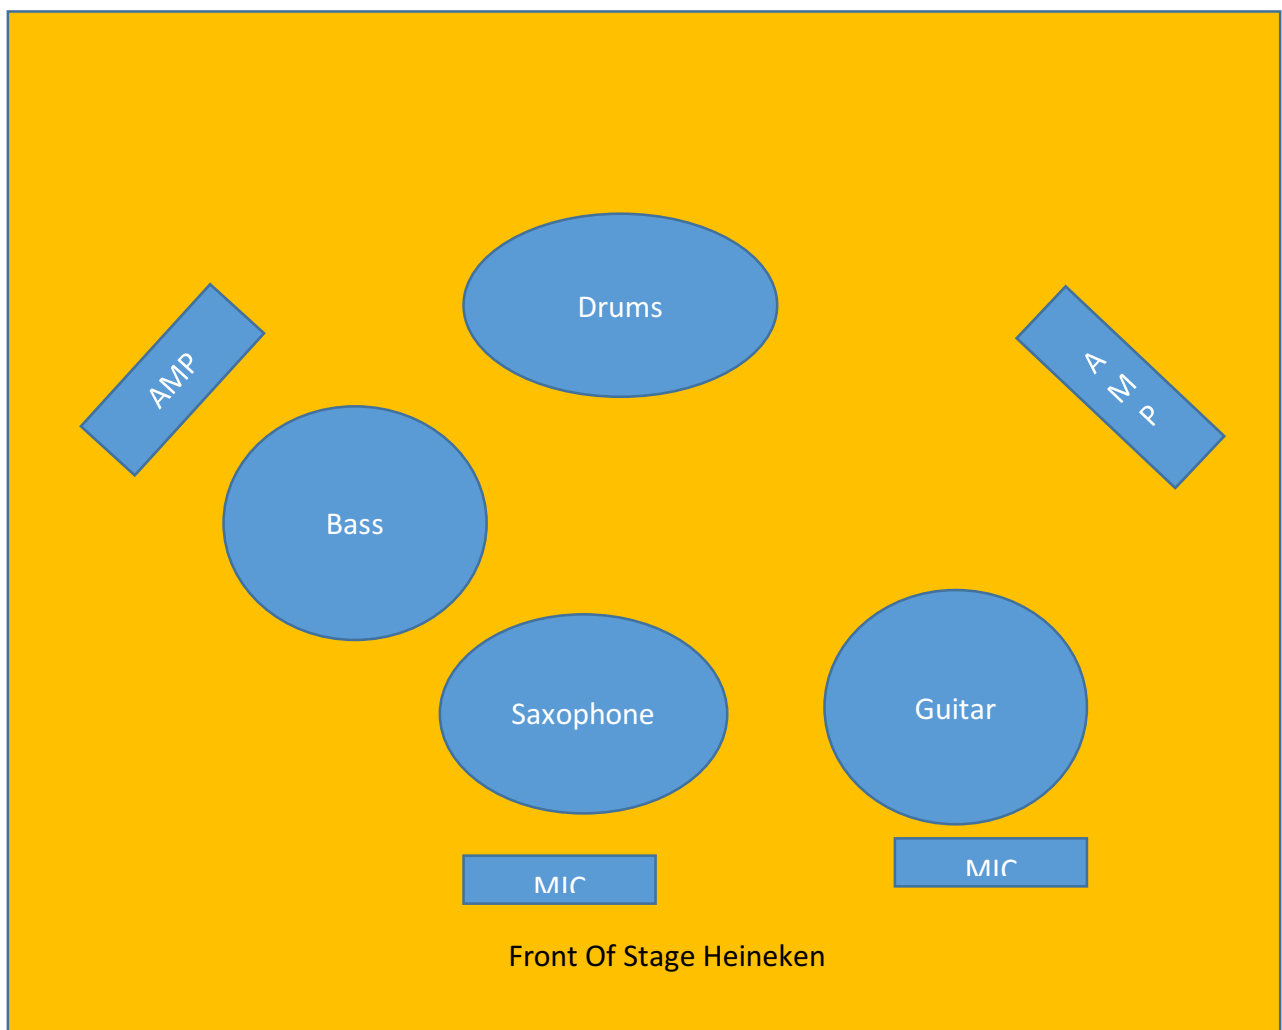

Patch and Plantation : Charles Colizza Quartet

Scène Heineken : July 1st, 1 p.m.

Drums : Everything Except the 10 Inch Tom

DoubleBass : Gallen Krueger 1001 RB
Gallen Kreuger 4 x 10 Cab

Guitar : Fender Hot Rod Deville 212

Saxophone : Microphone

Divers : 1 Guitar Stand, 4 Jack $\frac{1}{4}$, 2 Stools, 2 music Stands, 1 drum rug, 1 microphone (for bandleader)

Scène Complexe Desjardins : July 1st, 5 p.m.

Drums : Yamaha Stage Custom Bebop Kit (Everything except 10inch Tom)
All Cymbales Dream
All Hardware

Doublebass : Ampeg 15N

Guitar : Fender Hot Rod Deluxe

Saxophone : Microphone

Divers : 1 Guitar Stand, 4 Music Stands, 4 ¼ inch cables, 2 Stools, 1 drum rug, 1 microphone (for bandleader)

Extra : Monitors